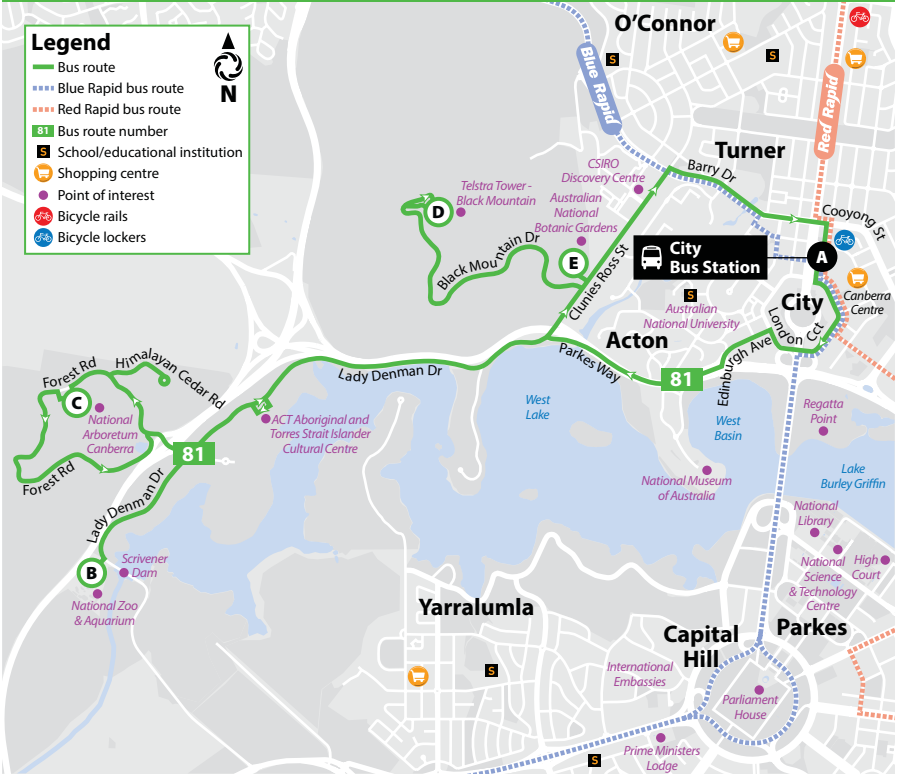

81 Route Map

Legend

- Bus route
- Blue Rapid bus route
- Red Rapid bus route
- 81 Bus route number
- S School/educational institution
- Shopping centre
- Point of interest
- Bicycle rails
- Bicycle lockers

81

Route number

▼

To Black Mountain and return

	Monday to Friday					
81	10:20a	10:34a	10:41a	11:01a	11:08a	11:20a
81	11:50a	12:04p	12:11p	12:31p	12:38p	12:50p
81	1:20p	1:34p	1:41p	2:01p	2:08p	2:20p
81	2:50p	3:04p	3:11p	3:31p	3:38p	3:50p
81	4:20p	4:34p	4:41p	5:01p	5:08p	5:20p