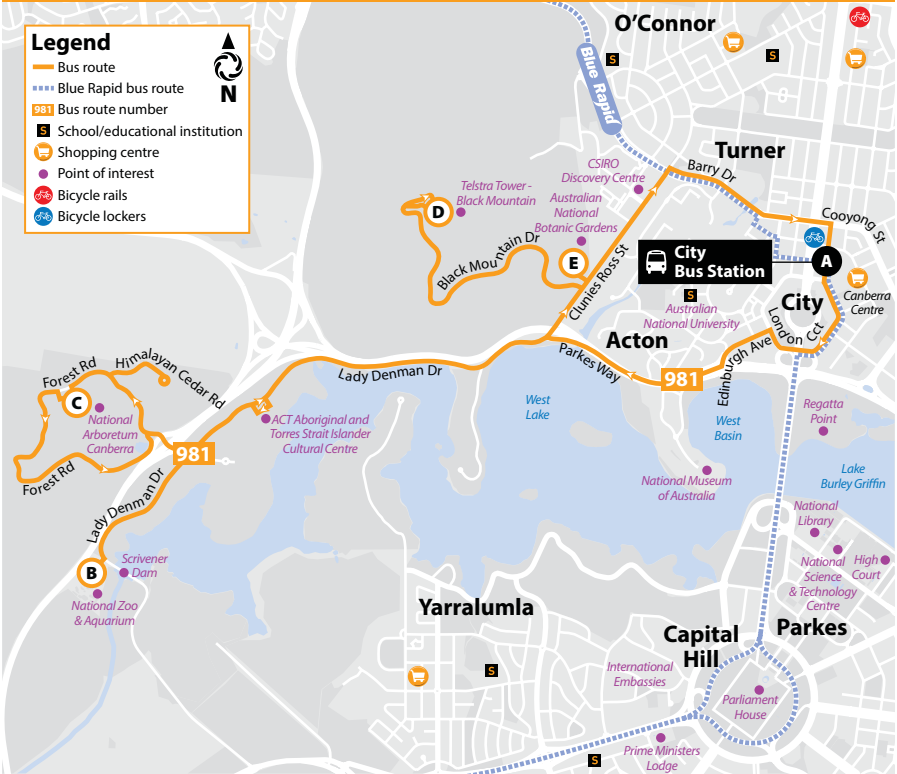

981 Route Map

To Black Mountain and return

a = am morning service | p = pm afternoon, evening service