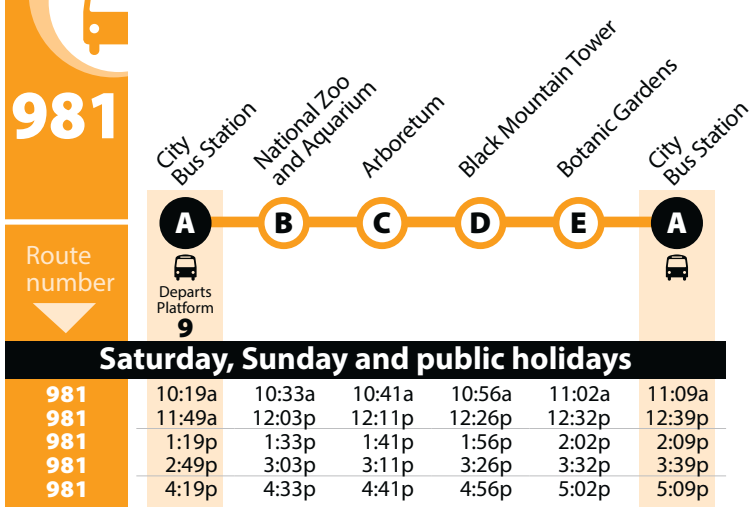

981 Route Map

To Black Mountain and return

a = am morning service | p = pm afternoon, evening service