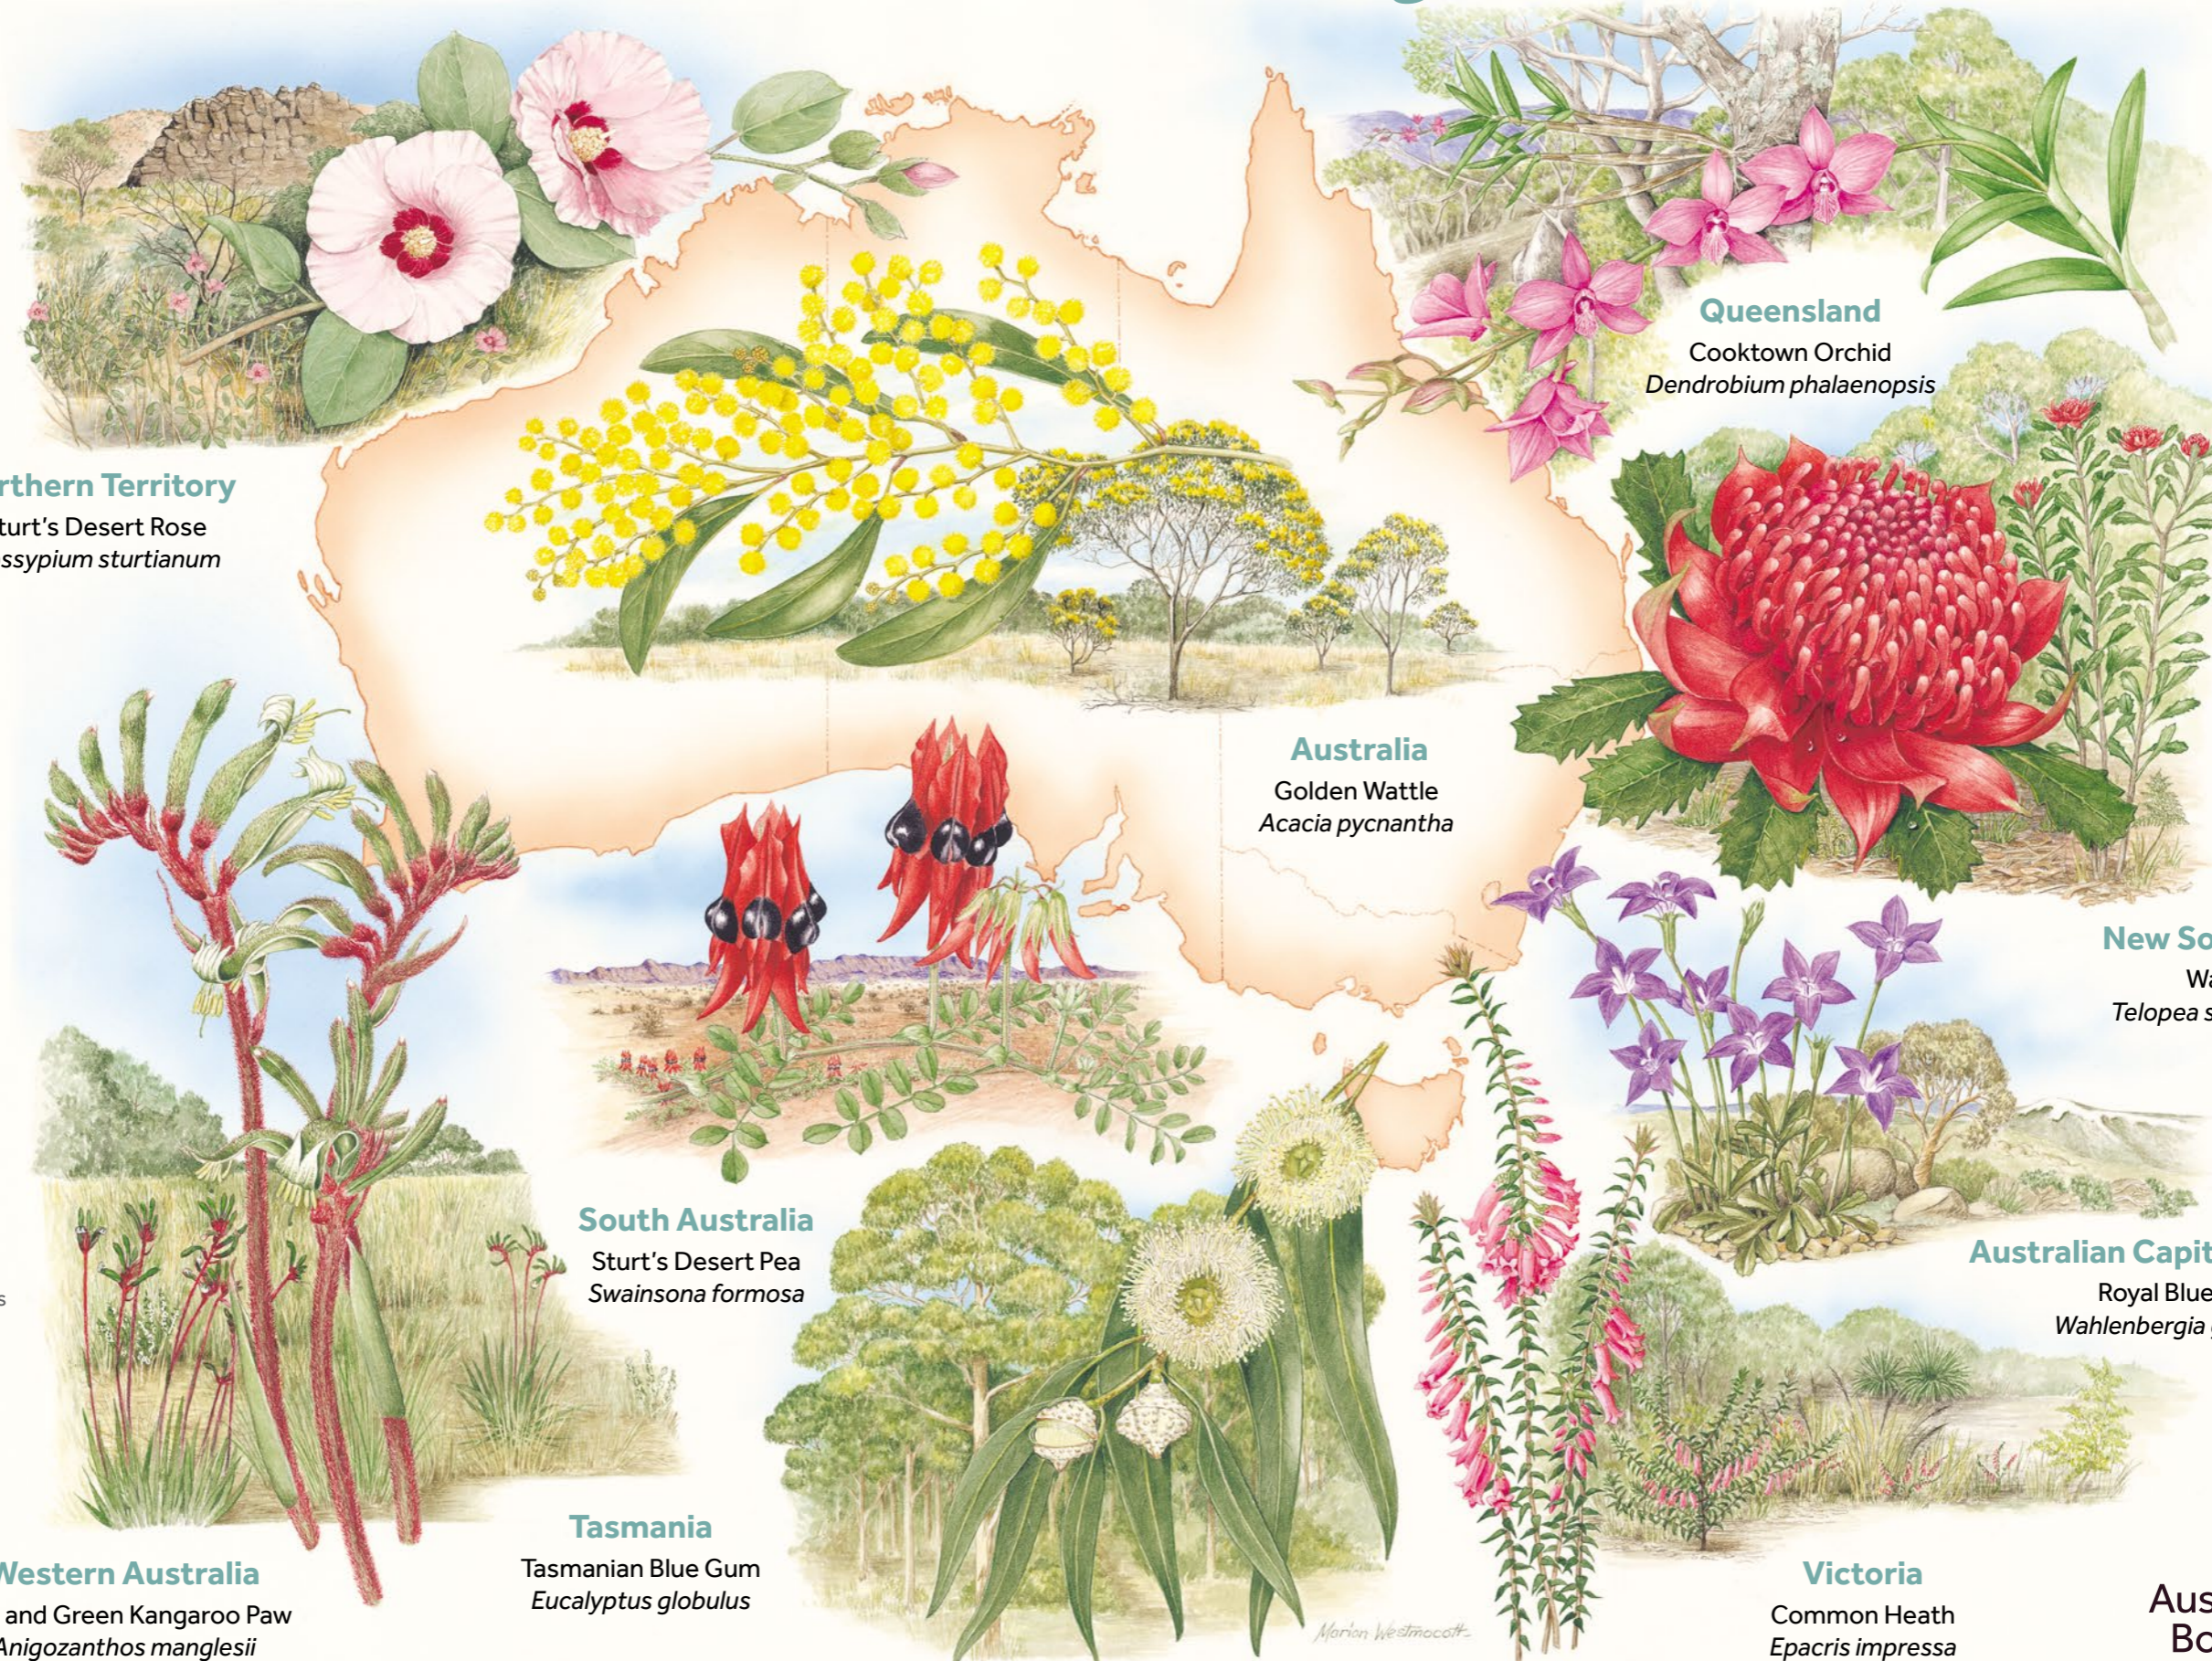

Floral Emblems of Australia

Northern Territory
Sturt's Desert Rose
Gossypium sturtianum

Queensland
Cooktown Orchid
Dendrobium phalaenopsis

Australia
Golden Wattle
Acacia pycnantha

New South Wales
Waratah
Telopea speciosissima

South Australia
Sturt's Desert Pea
Swainsona formosa

Australian Capital Territory
Royal Bluebell
Wahlenbergia gloriosa

The Australian National Botanic Gardens is the national collection of Australian plants, located in Canberra. The mission of the Gardens is to inspire, inform and connect people to the Australian flora.

Western Australia
Red and Green Kangaroo Paw
Anigozanthos manglesii

Tasmania
Tasmanian Blue Gum
Eucalyptus globulus

Victoria
Common Heath
Epacris impressa