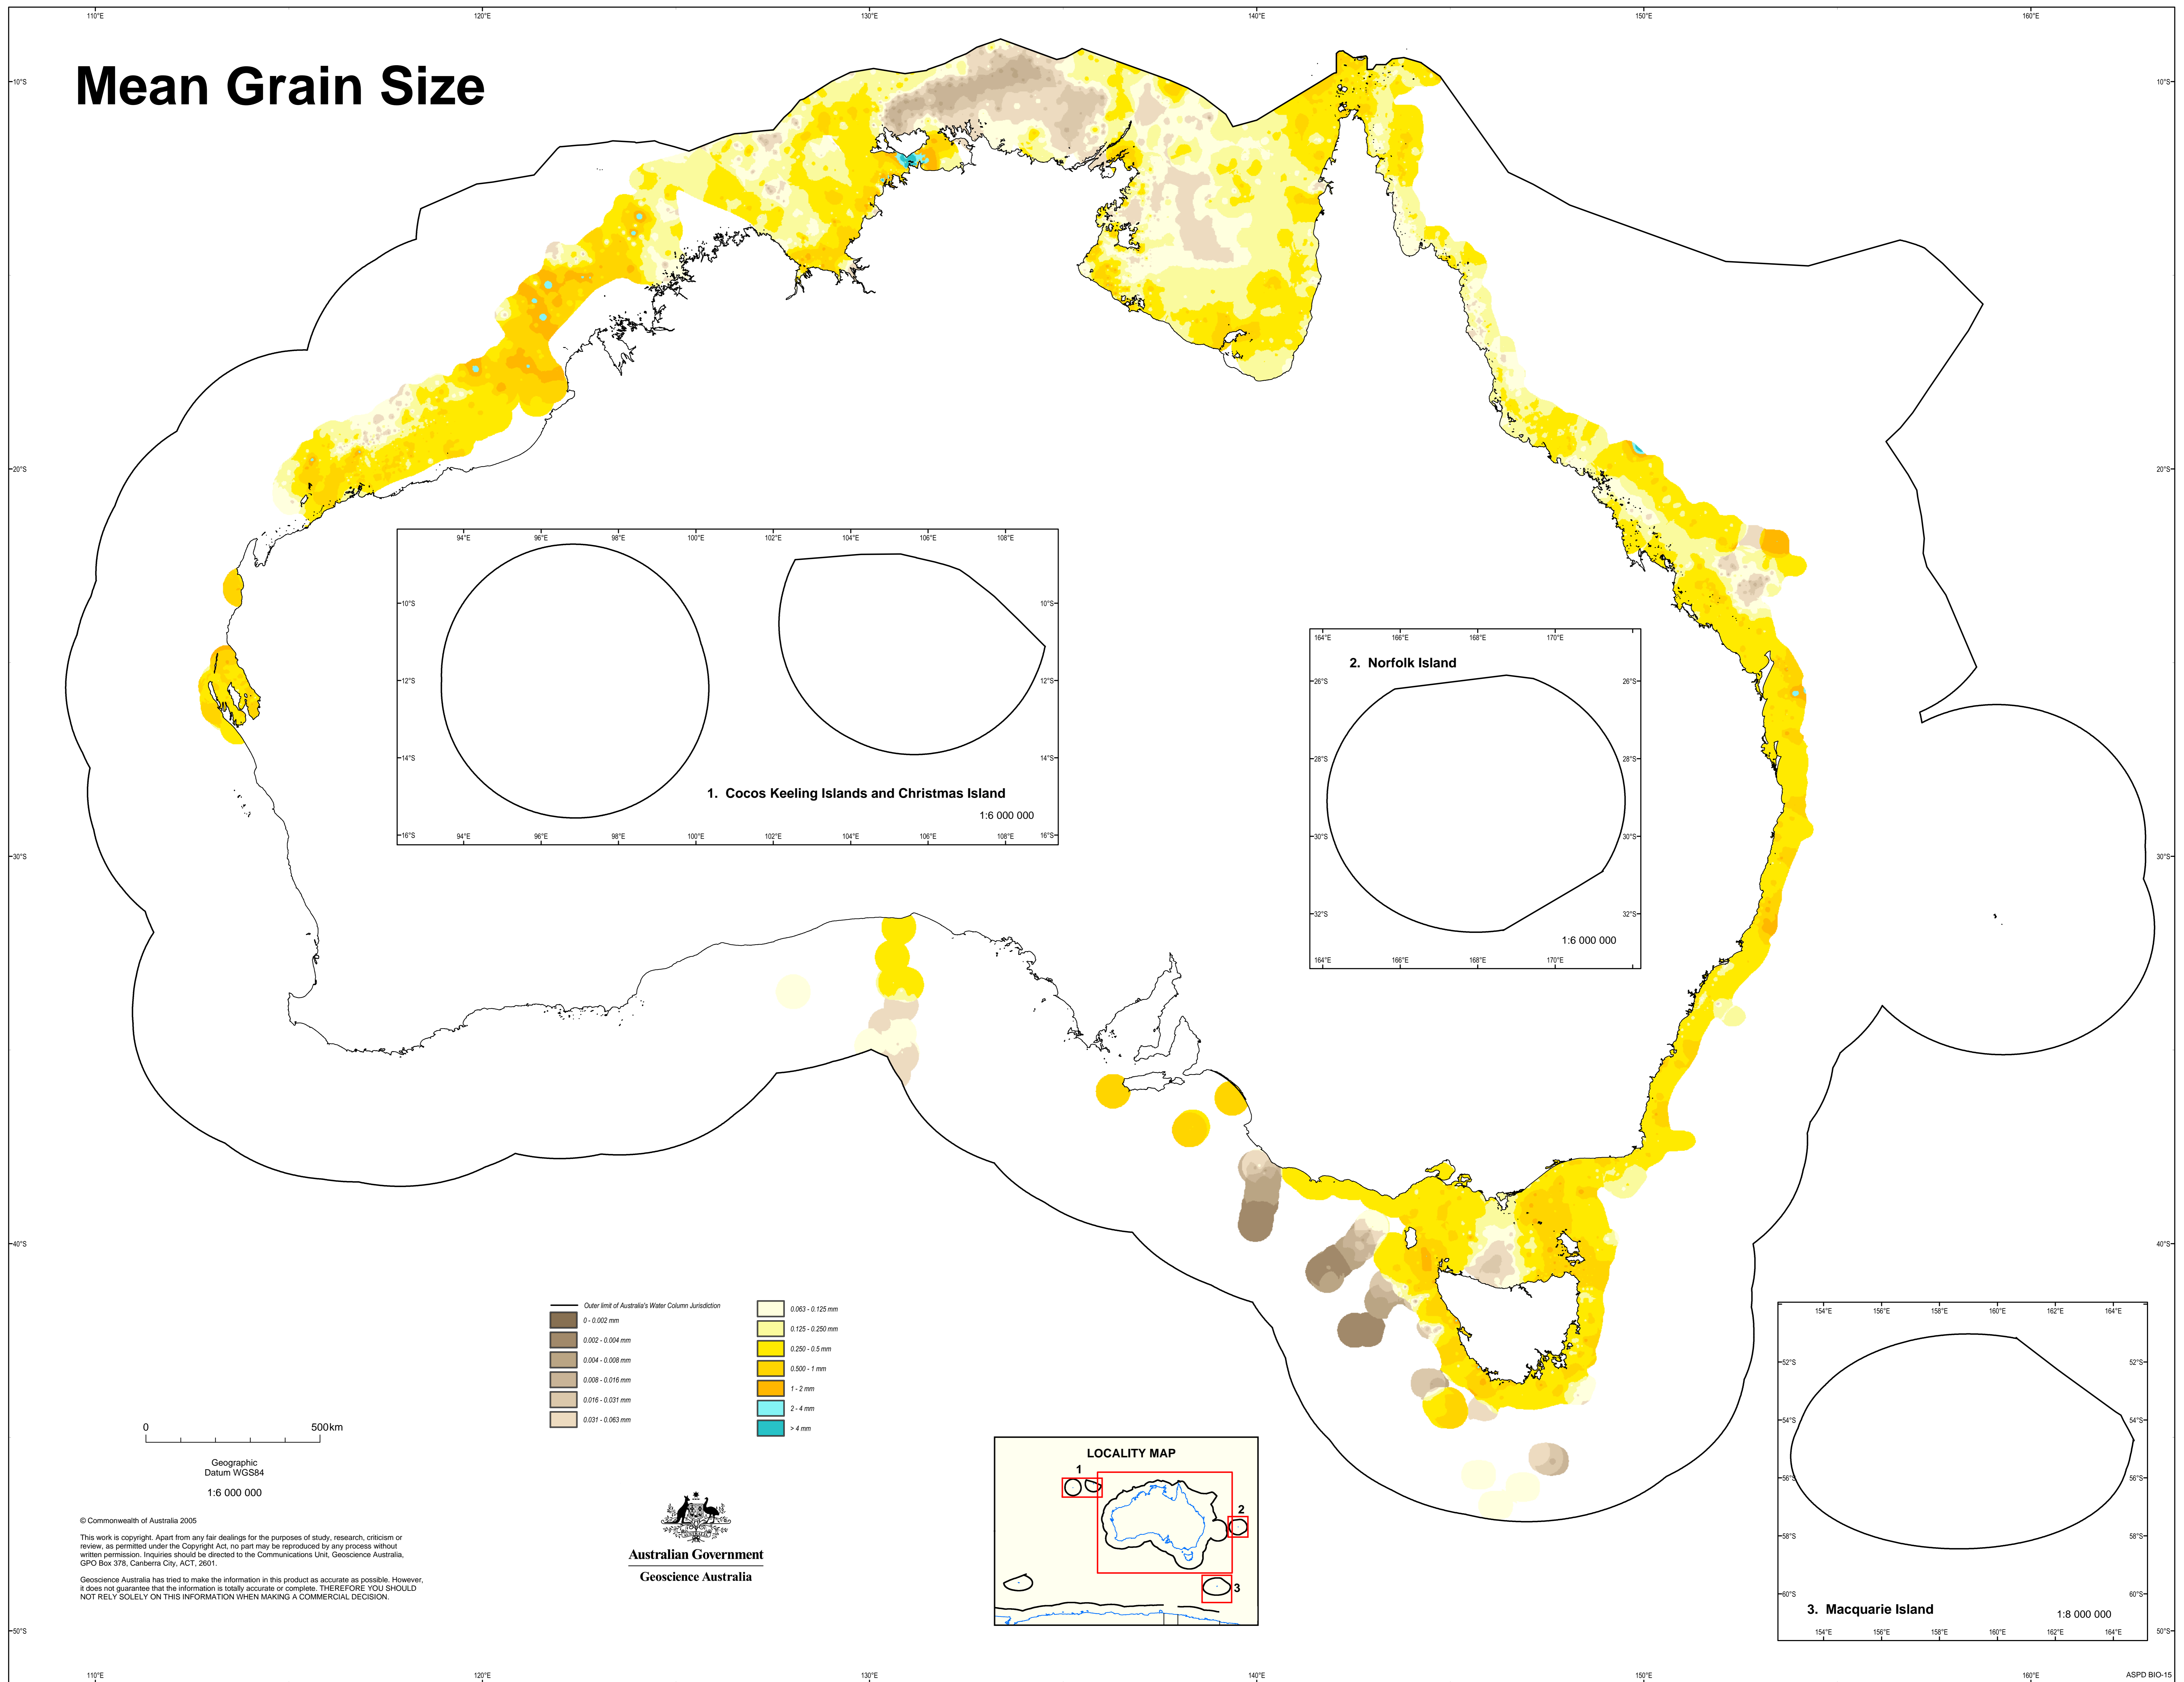

Mean Grain Size