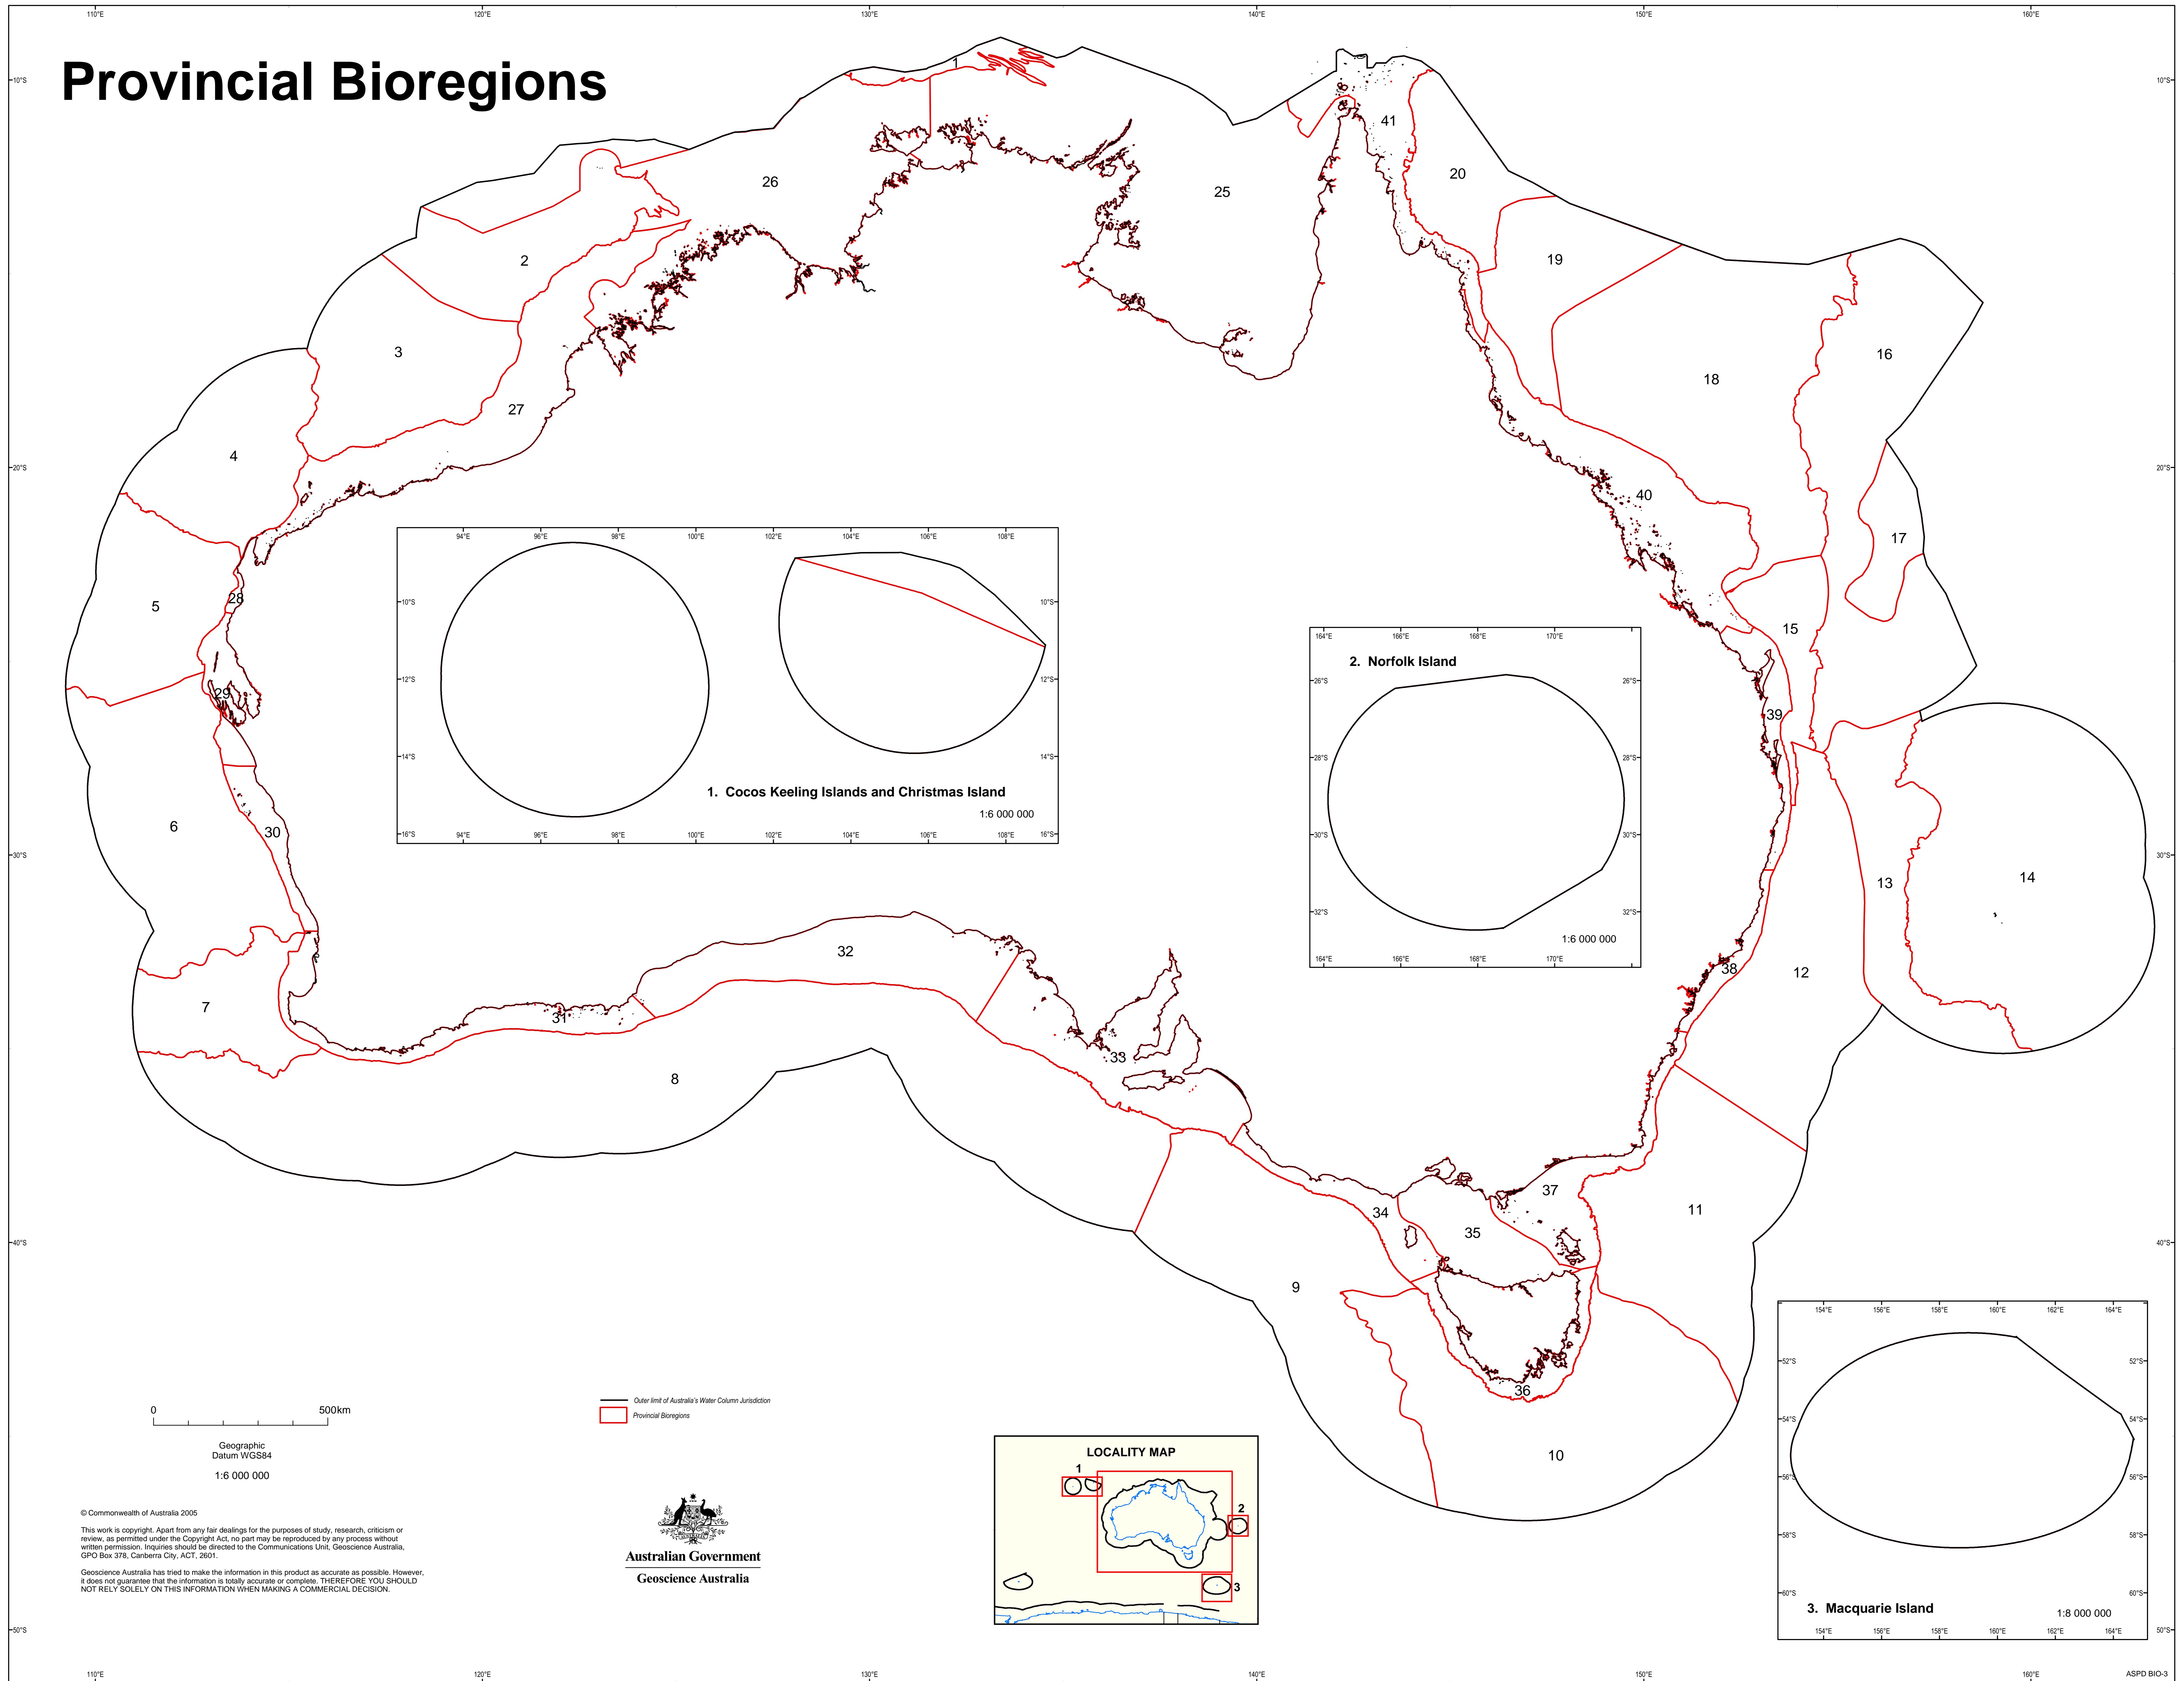

Provincial Bioregions